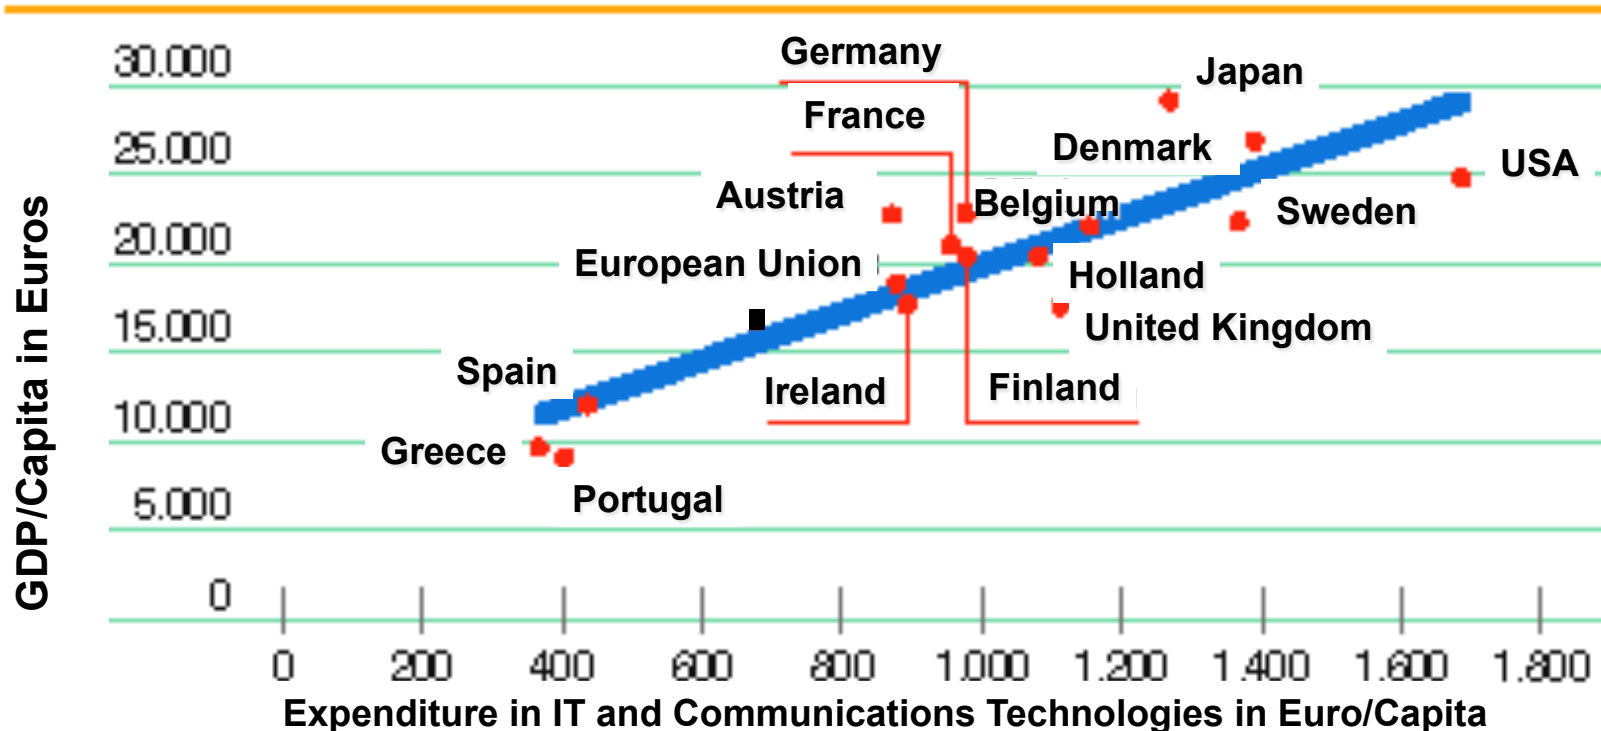

Korelácia s HDP s výdavkami na IT

Expenditure in IT and Communications Technologies and its Correlation with Income per Capita

Source: Analysis from European Commission Data